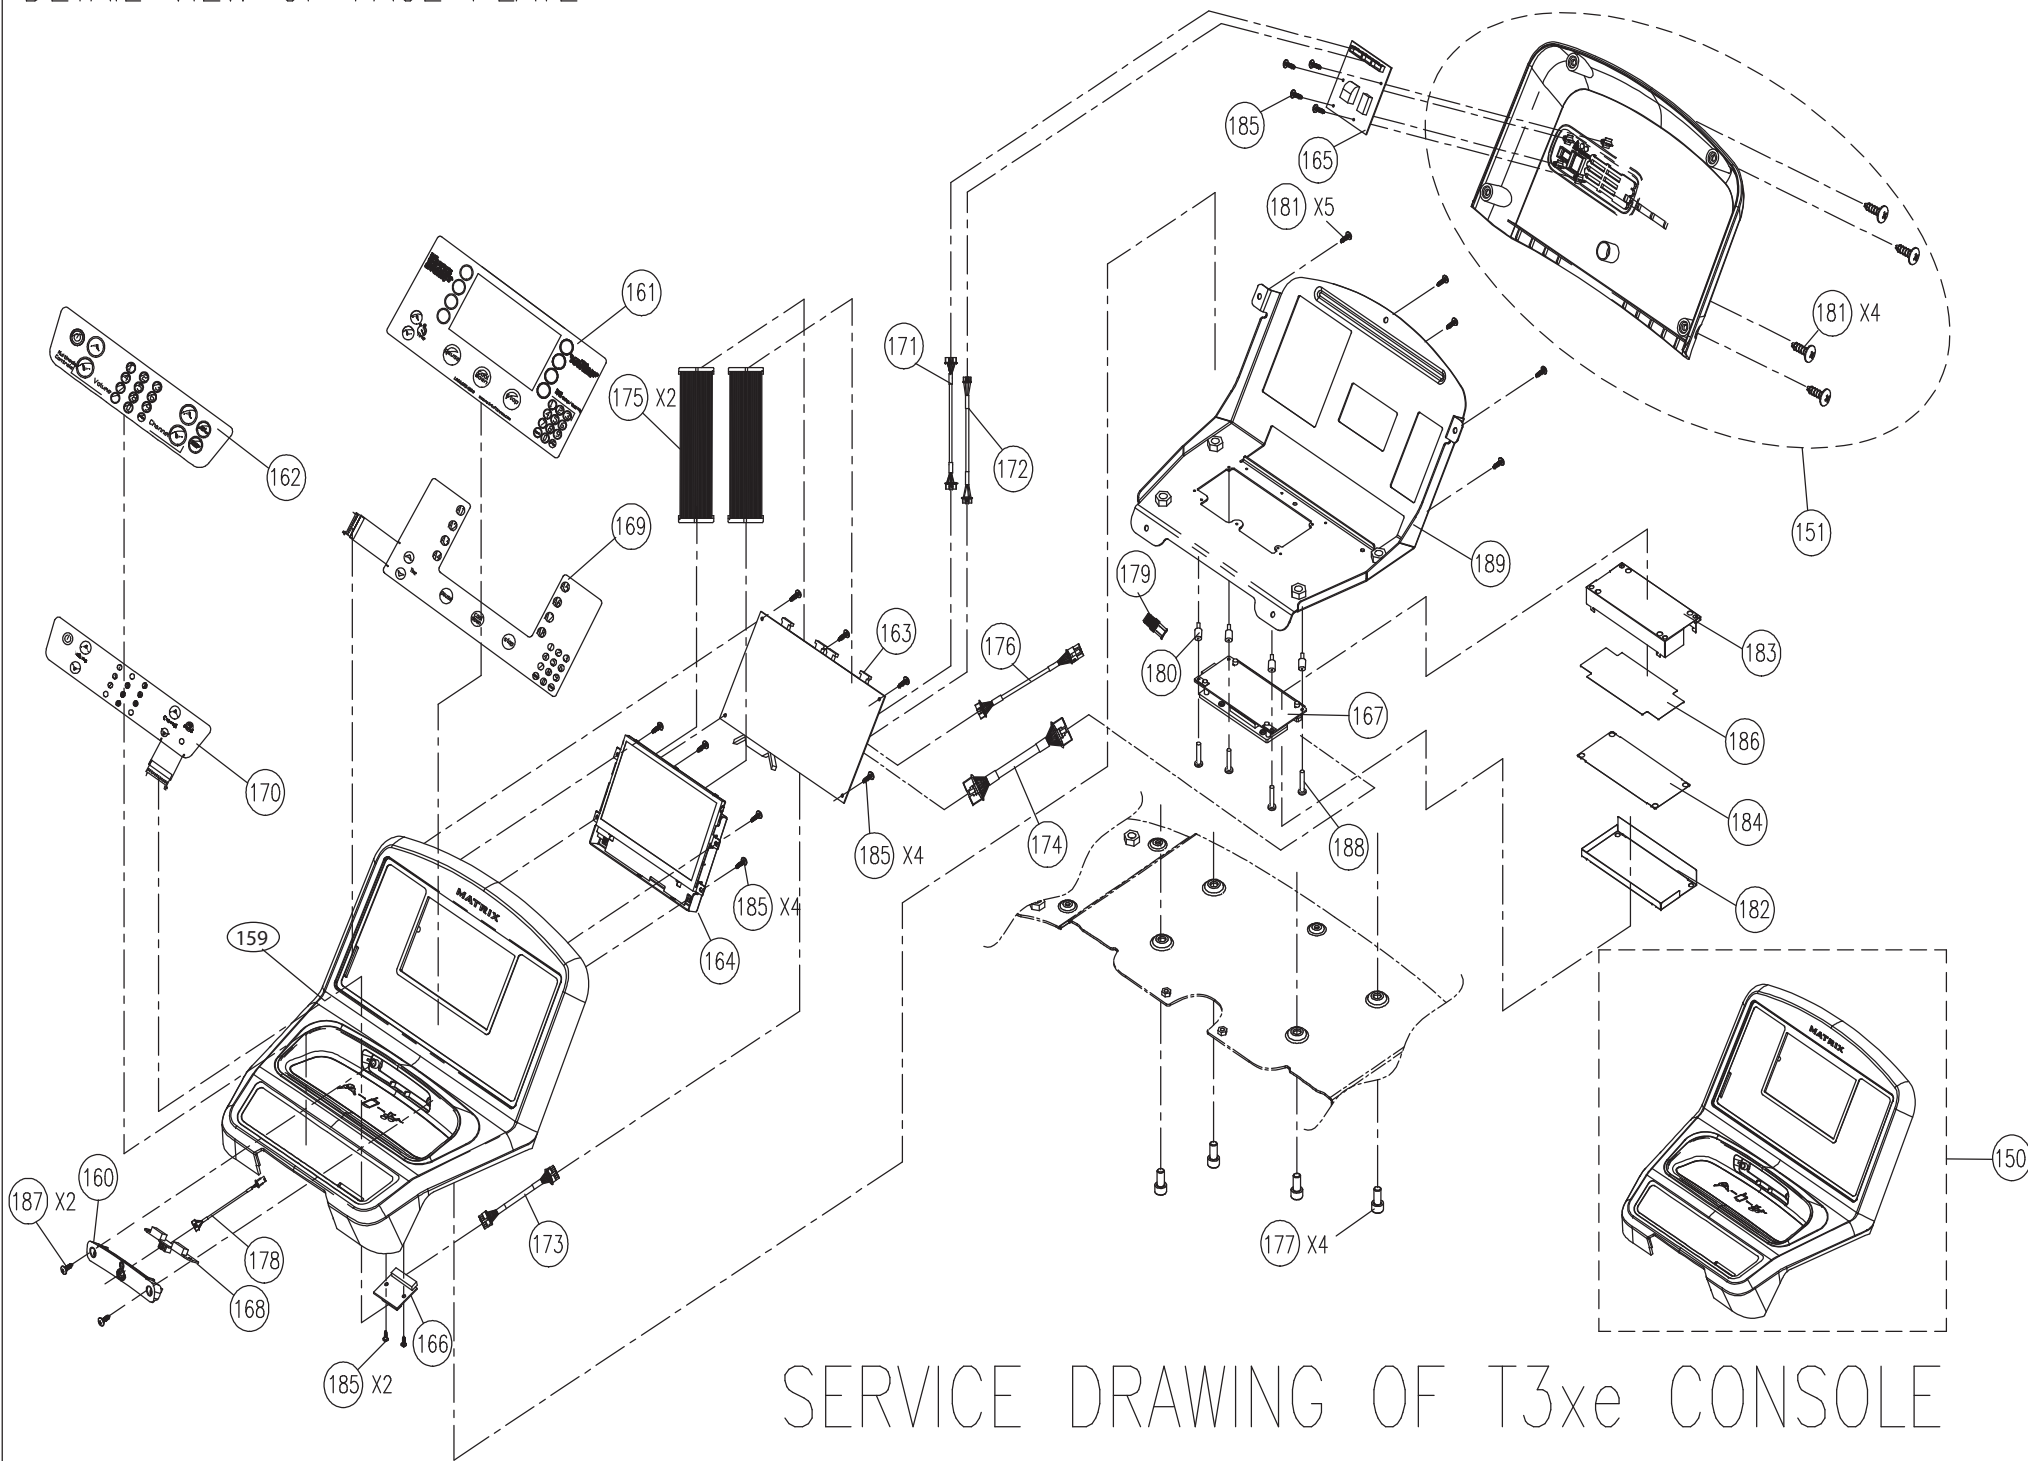

DETAIL VIEW OF FACE PLATE

SERVICE DRAWING OF T3xe CONSOLE